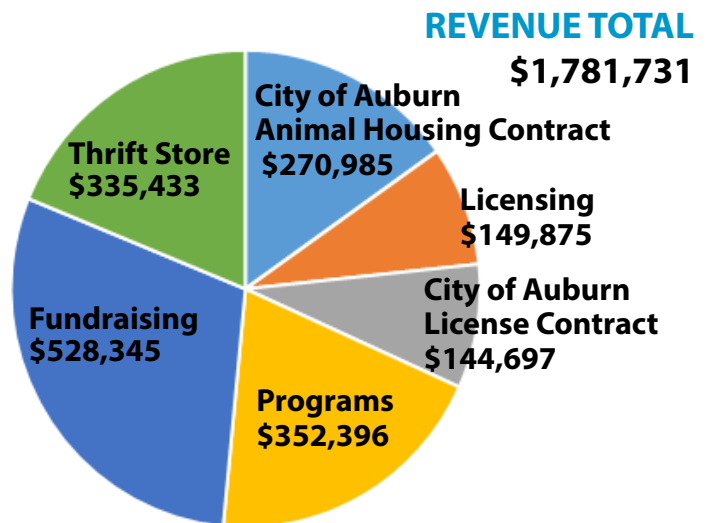

2019 Revenue and Expenditures*

Community support makes our work possible.

REVENUE **

COA Housing	\$270,985
COA License	\$144,697
Licensing	\$149,875
Programs	\$352,396
Fundraising	\$528,345
Thrift Store	\$335,433
TOTAL	\$1,781,731