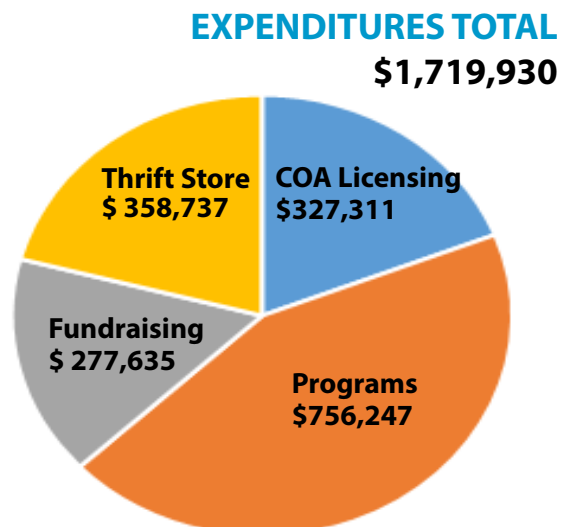

2019 Revenue and Expenditures*

Community support makes our work possible.

REVENUE **

COA Housing	\$270,985
COA License	\$144,697
Licensing	\$149,875
Programs	\$352,396
Fundraising	\$528,345
Thrift Store	\$335,433
TOTAL	\$1,781,731

EXPENDITURE **

COA Licensing	\$ 327,311
Programs	\$ 756,247
Fundraising	\$ 277,635
Thrift Store	\$ 358,737
TOTAL:	\$1,719,930

*AVHS does not receive federal or state funds. AVHS receives municipal funding through agreements with City of Auburn for the housing of lost pets from Auburn and for pet licensing. AVHS is not affiliated with any national humane or animal welfare organization. AVHS is also supported by generous donations and support from private individuals, corporations, foundations, grants and program revenues.