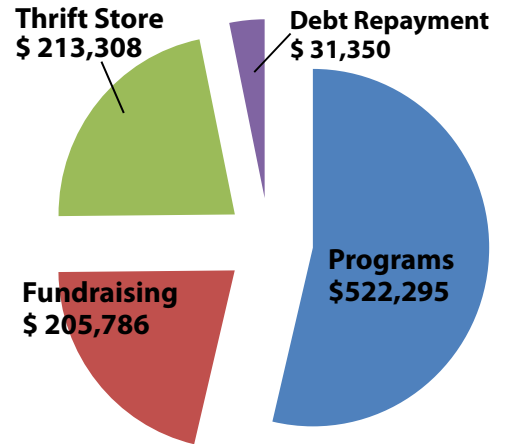

EXPENDITURES TOTAL $972,739