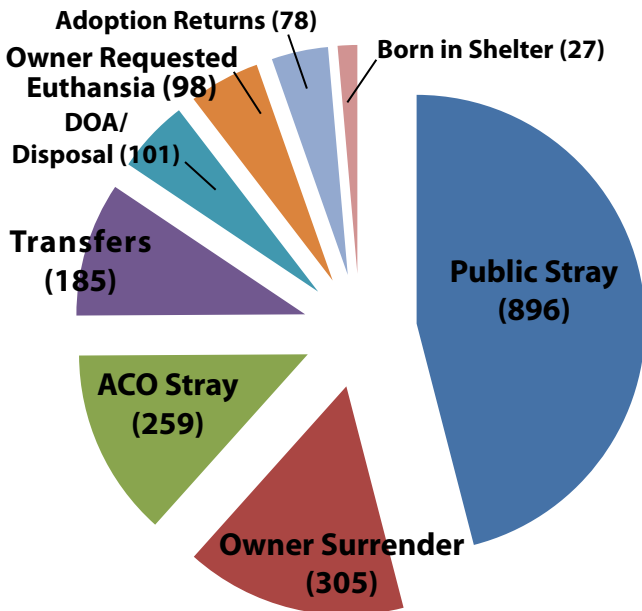

Phil Morgan
Executive Director

BY THE NUMBERS

INTAKES

Intakes include animals that came into AVHS as owner/surrenders, public strays, animal control strays, transferred from other animal welfare organization, born in care, owner requested euthanasia, DOA/disposal and adoption returns.

TOTAL INTAKES: 1949

Dog/Puppy Intakes: 914

Cat/Kitten Intakes: 983

Other Intakes: 52**

TOTAL OUTCOMES: 1962

Dog/Puppy Outcomes: 905

Cat/Kitten Outcomes: 1004

Other Animal Outcomes: 53**