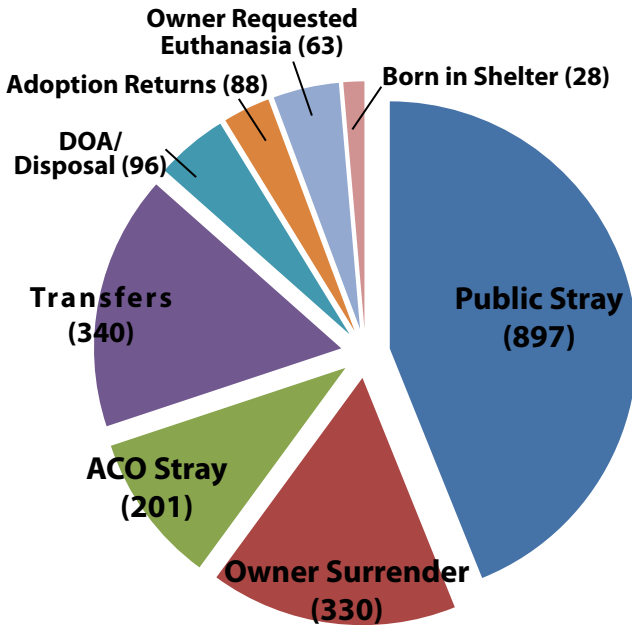

BY THE NUMBERS

INTAKES

Intakes include animals that came into AVHS as owner/surrenders, public strays, animal control strays, transferred from other animal welfare organization, born in care, owner requested euthanasia, DOA/disposal and adoption returns.

TOTAL INTAKES: 2043

Dog/Puppy Intakes: 756

Cat/Kitten Intakes: 1199

Other Intakes: 88**